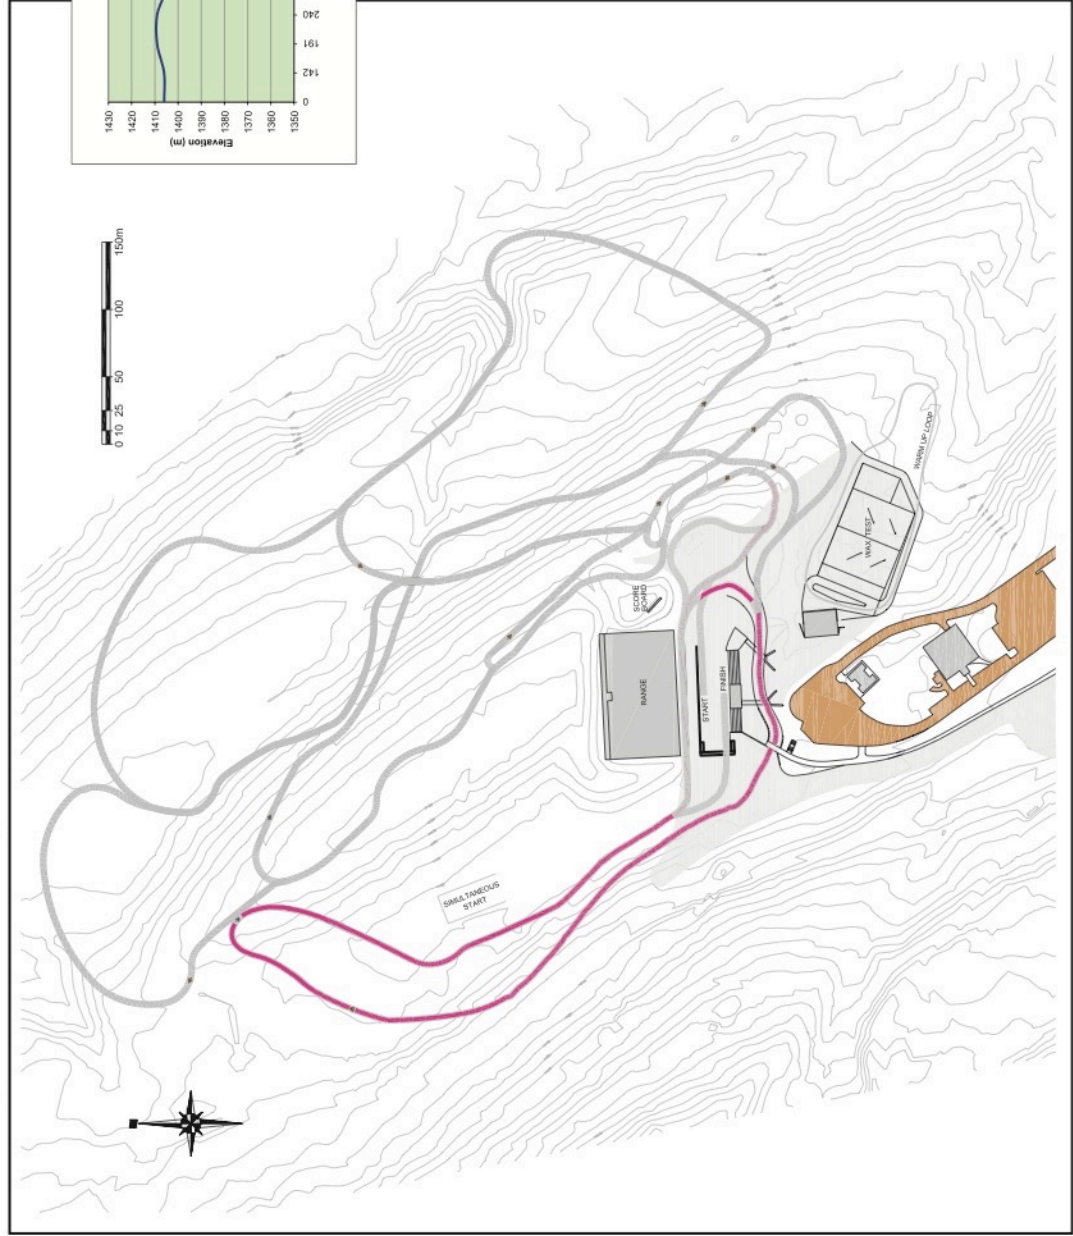

Canmore 2017 World Para Nordic Skiing World Cup

1.25 KM (SPRINT COURSE)

Course Information

Height Difference (HD): 14 m

Lowest Point: 1404 m

Maximum Climb (MC): 13 m

Highest Point: 1418 m

Total Climb (TC): 35 m

Total Distance: 1279 m

Colour: Pink