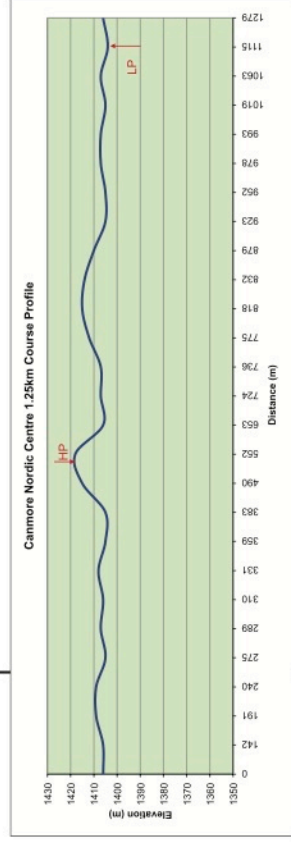

Canmore 2017 World Para Nordic Skiing World Cup

1.25 KM (SPRINT COURSE)

Course Information

Height Difference (HD): 14 m

Lowest Point: 1404 m

Maximum Climb (MC): 13 m

Highest Point: 1418 m

Total Climb (TC): 35 m

Total Distance: 1279 m

Colour: Pink