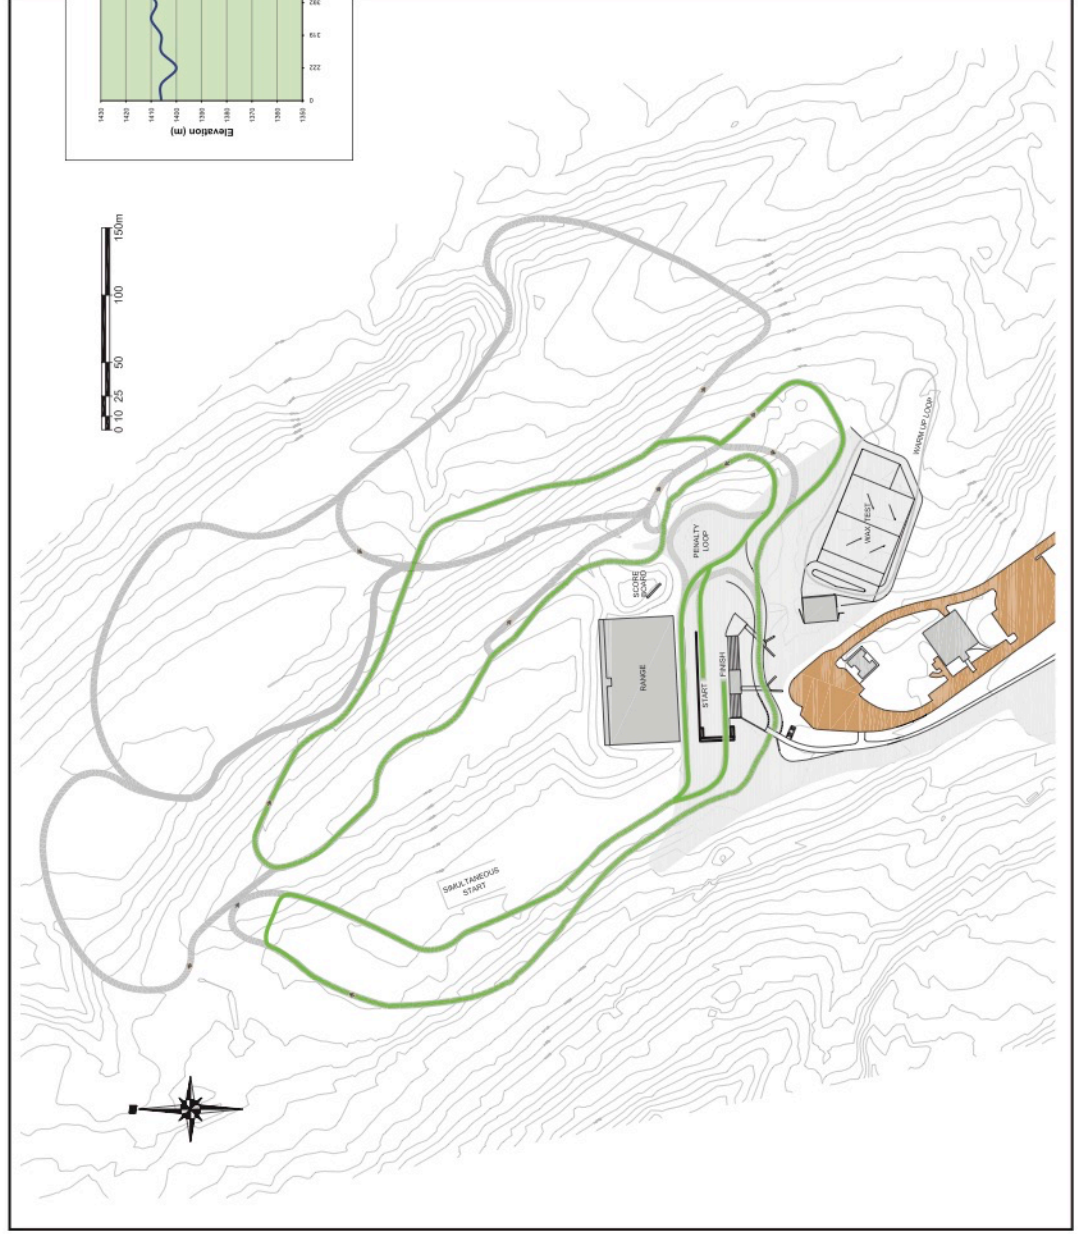

Canmore 2017 World Para Nordic Skiing World Cup

2.5 KM (GREEN COURSE)

Course Information

Height Difference (HD): 31 m

Lowest Point (LP): 1389 m

Maximum Climb (MC): 20 m

Highest Point (HP): 1420 m

Total Climb (TC): 75 m

Total Distance: 2505 m

Colour: Green