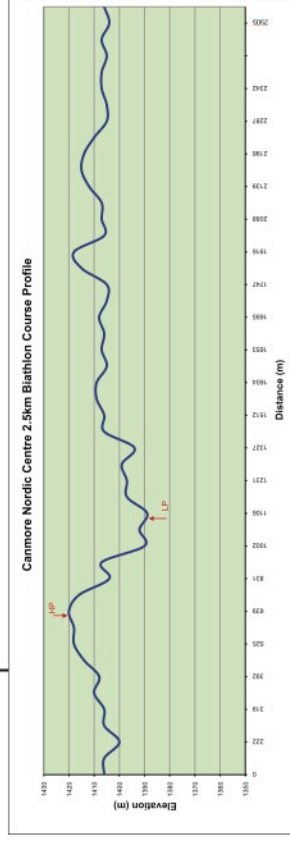

Canmore 2017 World Para Nordic Skiing World Cup

2.5 KM (GREEN COURSE)

Course Information

Height Difference (HD): 31 m

Lowest Point (LP): 1389 m

Maximum Climb (MC): 20 m

Highest Point (HP): 1420 m

Total Climb (TC): 75 m

Total Distance: 2505 m

Colour: Green