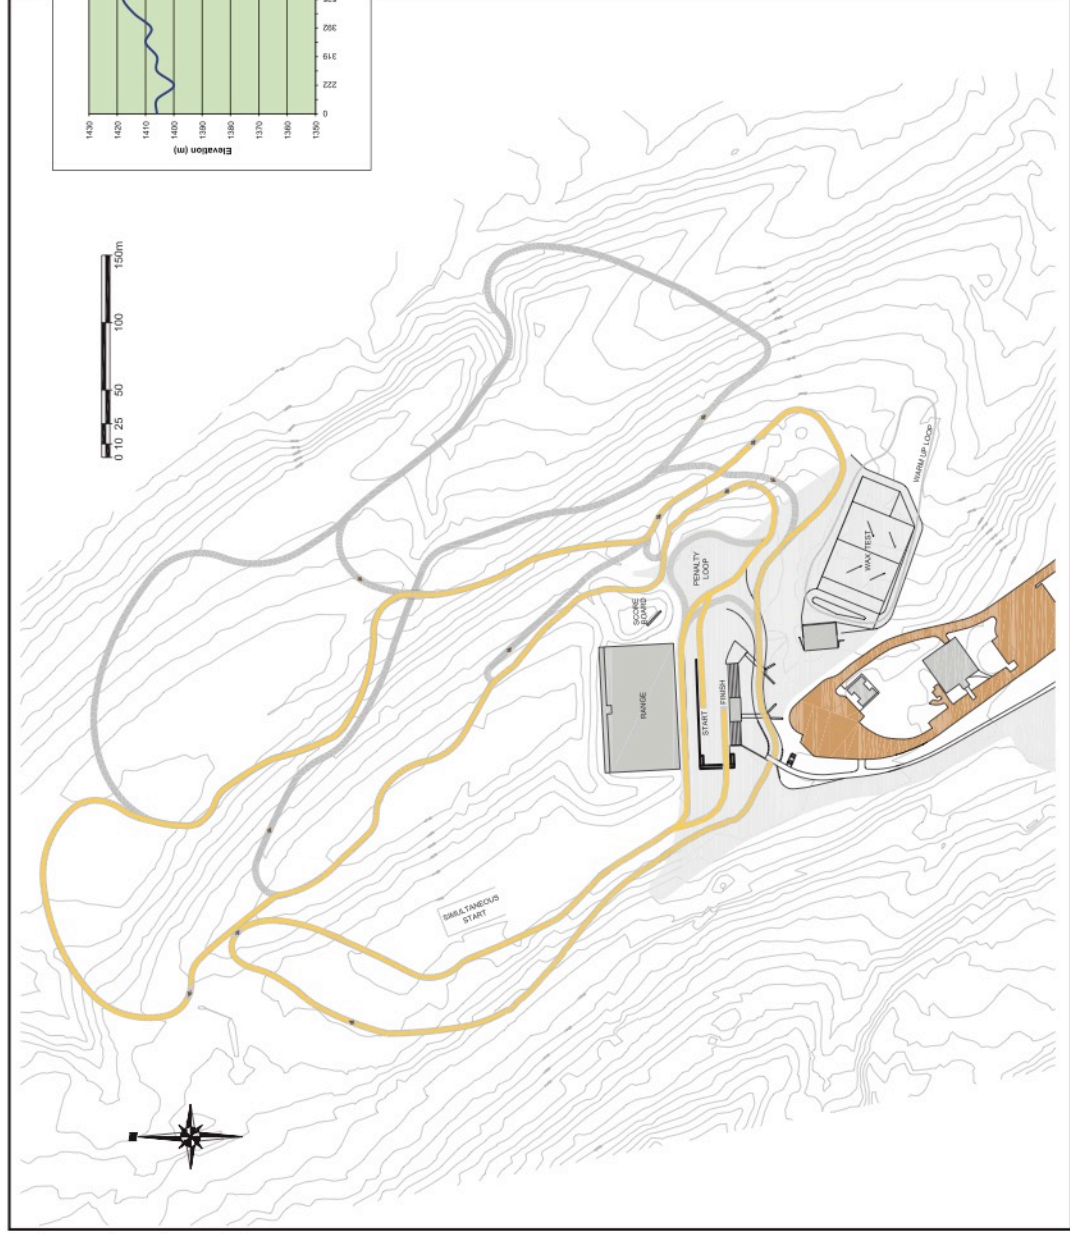

# Canmore 2017 World Para Nordic Skiing World Cup

## 3.0 KM (YELLOW COURSE)

### Course Information

- Height Difference (HD): 27 m
- Lowest Point (LP): 1393 m
- Maximum Climb (MC): 20 m
- Highest Point (HP): 1420 m
- Total Climb (TC): 96 m
- Total Distance: 3088 m
- Colour: Yellow