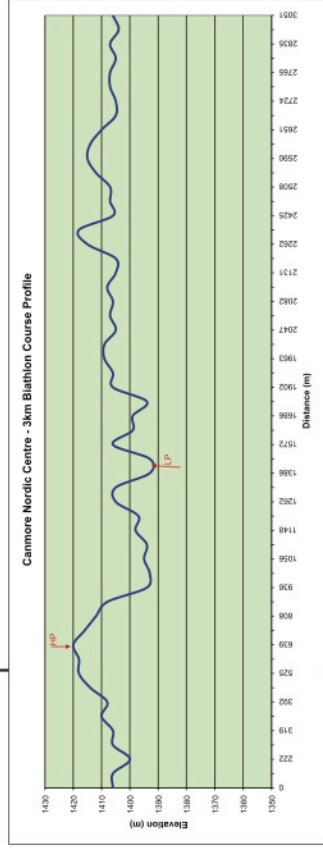

# Canmore 2017 World Para Nordic Skiing World Cup

## 3.0 KM (YELLOW COURSE)

### Course Information

- Height Difference (HD): 27 m
- Lowest Point (LP): 1393 m
- Maximum Climb (MC): 20 m
- Highest Point (HP): 1420 m
- Total Climb (TC): 96 m
- Total Distance: 3088 m
- Colour: Yellow