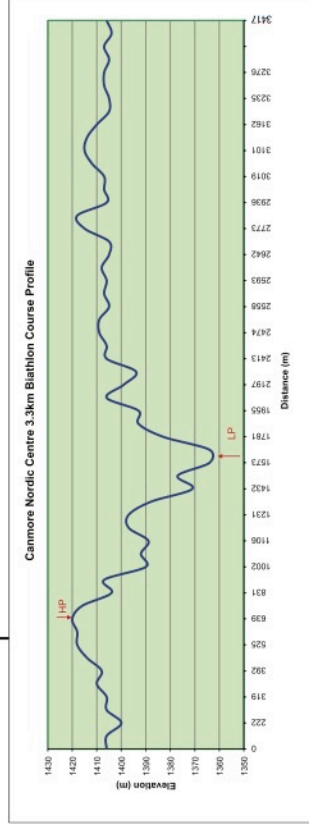

Canmore 2017 World Para Nordic Skiing World Cup

3.3 KM (BLUE COURSE)

Course Information

- Height Difference (HD): 56 m
- Lowest Point (LP): 1364 m
- Maximum Climb (MC): 24 m
- Highest Point (HP): 1420 m
- Total Climb (TC): 136 m
- Total Distance: 3417 m
- Colour: Blue