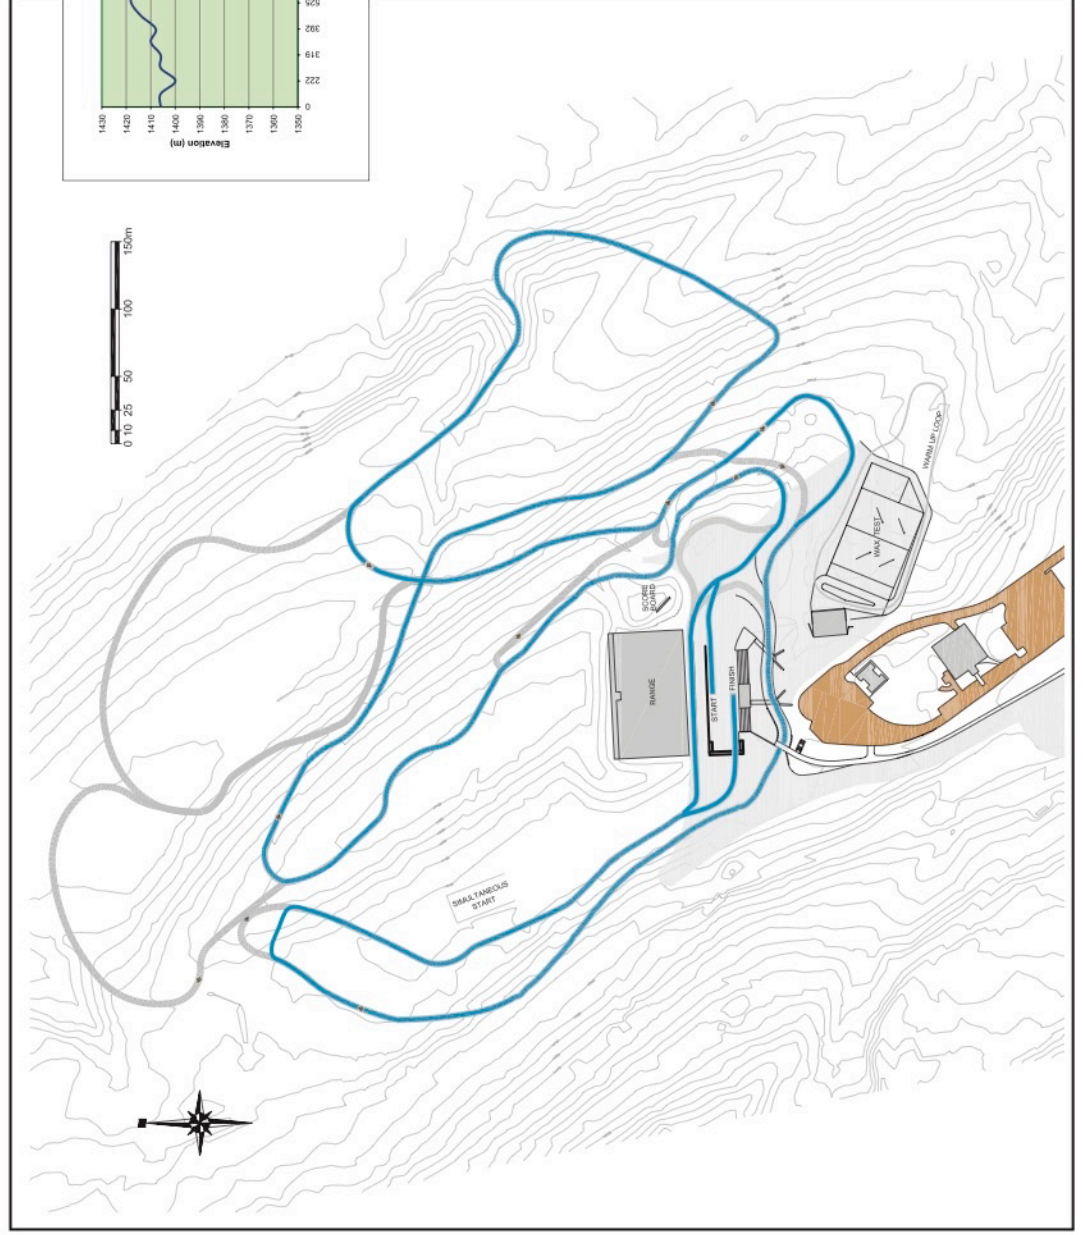

Canmore 2017 World Para Nordic Skiing World Cup

3.3 KM (BLUE COURSE)

Course Information

- Height Difference (HD): 56 m
- Lowest Point (LP): 1364 m
- Maximum Climb (MC): 24 m
- Highest Point (HP): 1420 m
- Total Climb (TC): 136 m
- Total Distance: 3417 m
- Colour: Blue