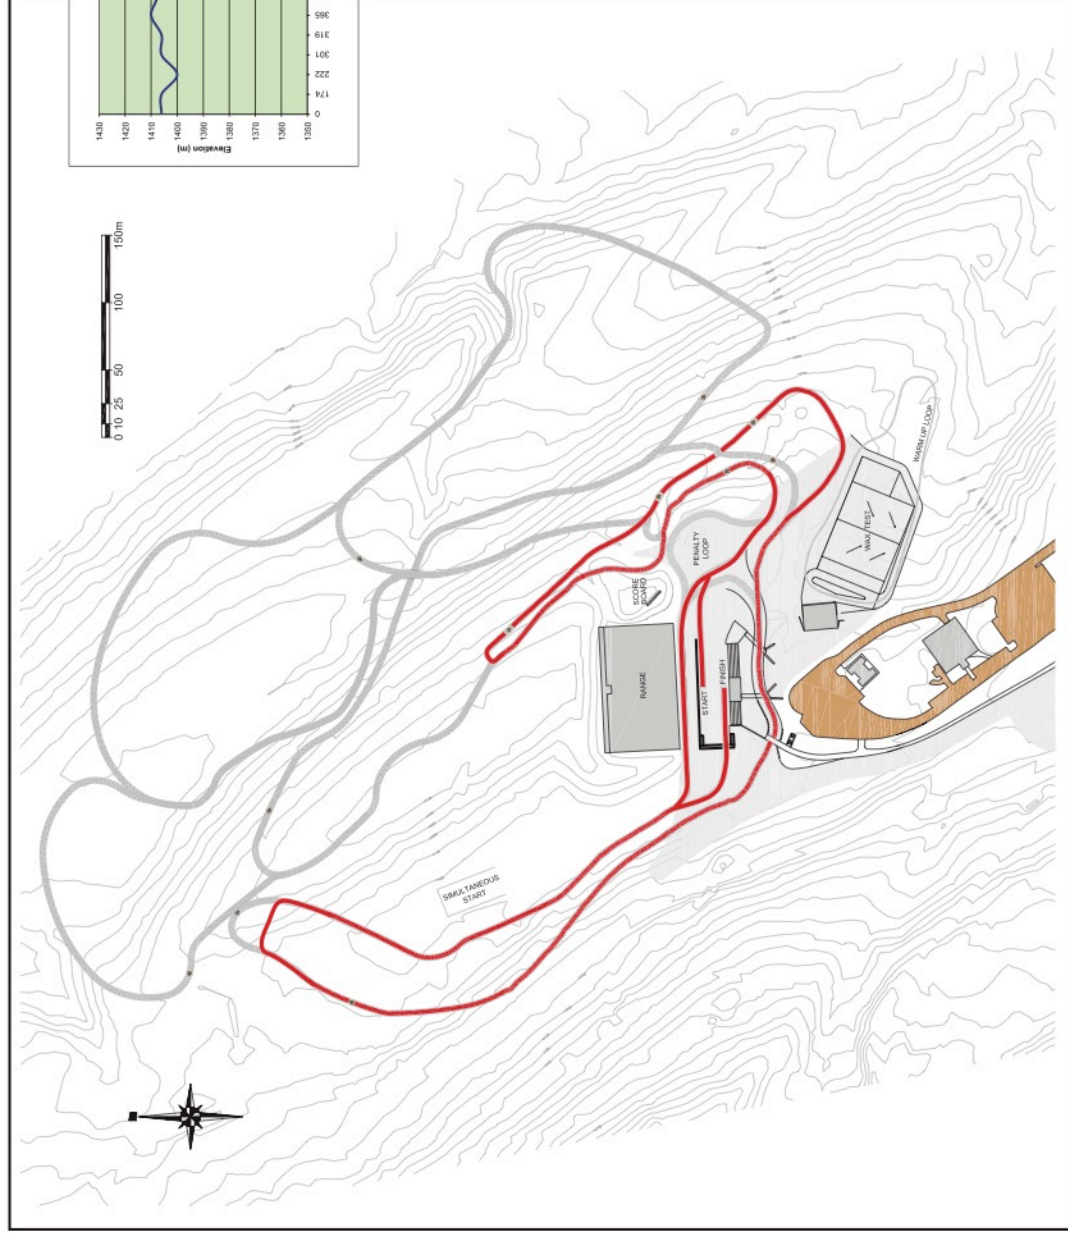

Canmore 2017 World Para Nordic Skiing World Cup

2.0 KM (Red Course)

Course Information

- Height Difference (HD): 24 m
- Lowest Point (LP): 139.4m
- Maximum Climb (MC): 13 m
- Highest Point (HP): 1418 m
- Total Climb (TC): 59 m
- Total Distance: 2005 m
- Colour: Red