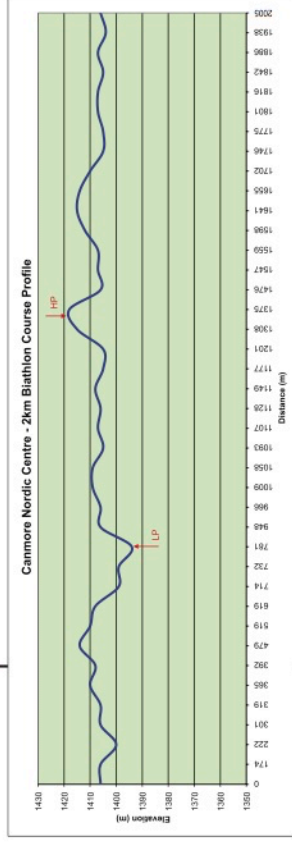

Canmore 2017 World Para Nordic Skiing World Cup

2.0 KM (Red Course)

Course Information

- Height Difference (HD): 24 m
- Lowest Point (LP): 139.4m
- Maximum Climb (MC): 13 m
- Highest Point (HP): 1418 m
- Total Climb (TC): 59 m
- Total Distance: 2005 m
- Colour: Red