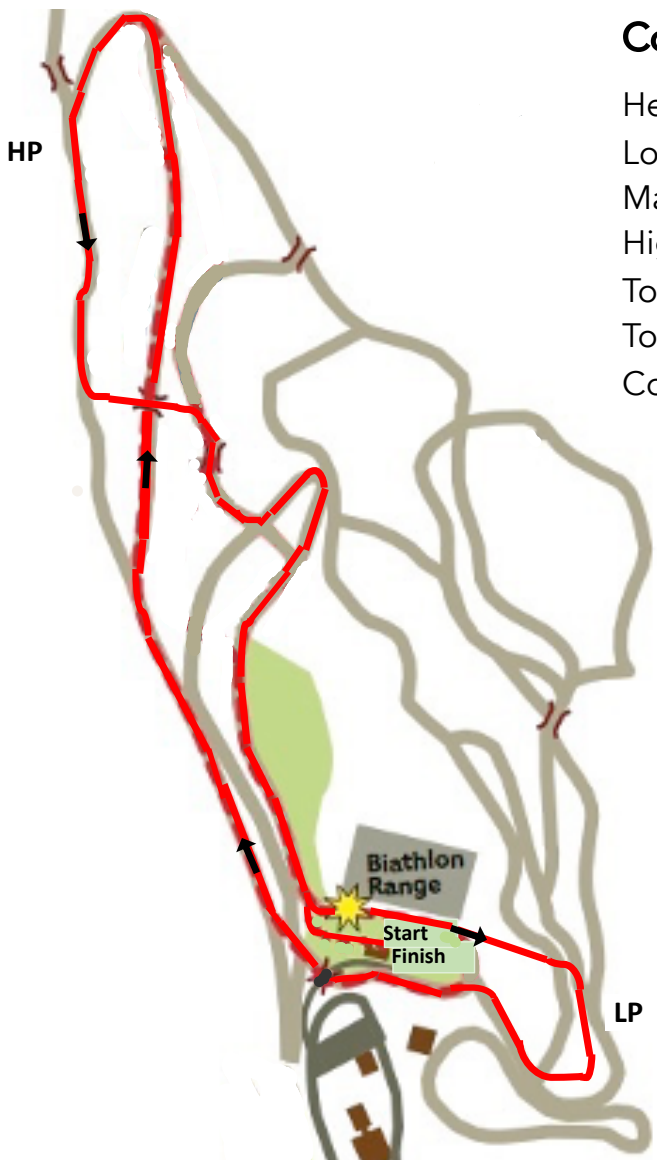

CANMORE 2021 WORLD PARA NORDIC SKIING WORLD CUP

2.5 KM SIT SKI COURSE - Red: [Cross-Country & Biathlon]

Course Information

Height Difference (HD):	21 m
Lowest Point (LP):	1409 m
Maximum Climb (MC):	14 m
Highest Point (HP):	1430 m
Total Climb (TC):	52 m
Total Distance:	2431 m
Colour:	Red