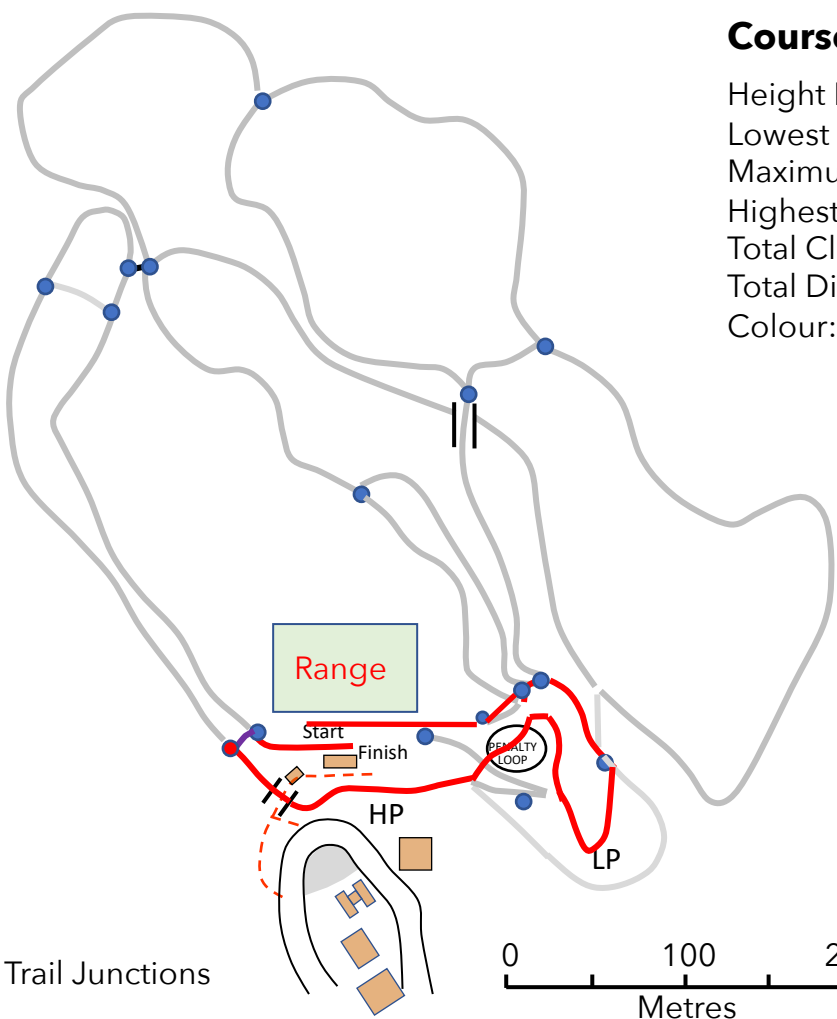

CANMORE 2021 WORLD PARA NORDIC SKIING WORLD CUP

0.75 KM SIT SKI SPRINT COURSE - Red: [Cross-Country]

Course Information

Height Difference (HD):	7 m
Lowest Point (LP):	1409 m
Maximum Climb (MC):	7 m
Highest Point (HP):	1420 m
Total Climb (TC):	12 m
Total Distance:	731 m
Colour:	RED

● Trail Junctions